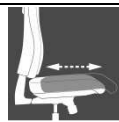

### Modern syncro swivel chair in a trendy mesh style

Seat height adjustable in various positions by safety gaslift

Comfortable moulded seat with ergonomically shaped bolster for knees (without seat cover), seat depth adjustment (sliding seat) for increasing or reducing the seat depth