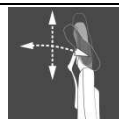

Multifunctional headrest, individually adjustable in height and angle to the user