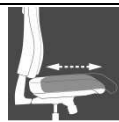

### Modern syncro swivel chair

Seat height adjustable in various positions by safety gaslift

Comfortable moulded seat with ergonomically shaped bolster for knees (without seat cover), seat depth adjustment (sliding seat) for increasing or reducing the seat depth