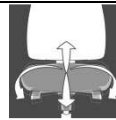

Patented Orthoseat with integrated seat-joint for a three-dimensionally moveability of the seat and backrest.