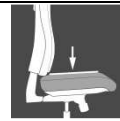

Comfortable extra thick upholstered seat with bolster for knees