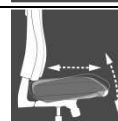

Convenient flat seat with bolster for knees and seat depth adjustment