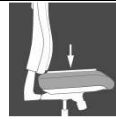

### Classical comfort swivel chair

Seat height adjustable in various positions by safety gaslift

Ergonomic high backrest, with integrated lumbar support, height adjustable via "up and down system"

Convenient flat seat with bolster for knees, including seat depth adjustment for an optimal adaption to the single body height