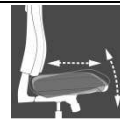

Incl. seat depth and angle adjustment