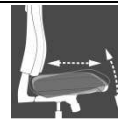

Incl. seat depth and angle adjustment