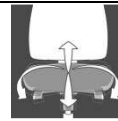

Integrated (3D box) movable seat joint, allows three-dimensional healthy seating