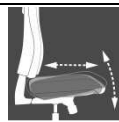

Comfortable flat seat including seat depth and angle adjustment with bolster for knees