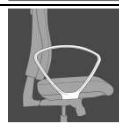

Including chromed steel armrests with leather arm pads