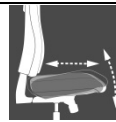

Seat depth and seat angle adjustment for an optimal adaptation to the body weight